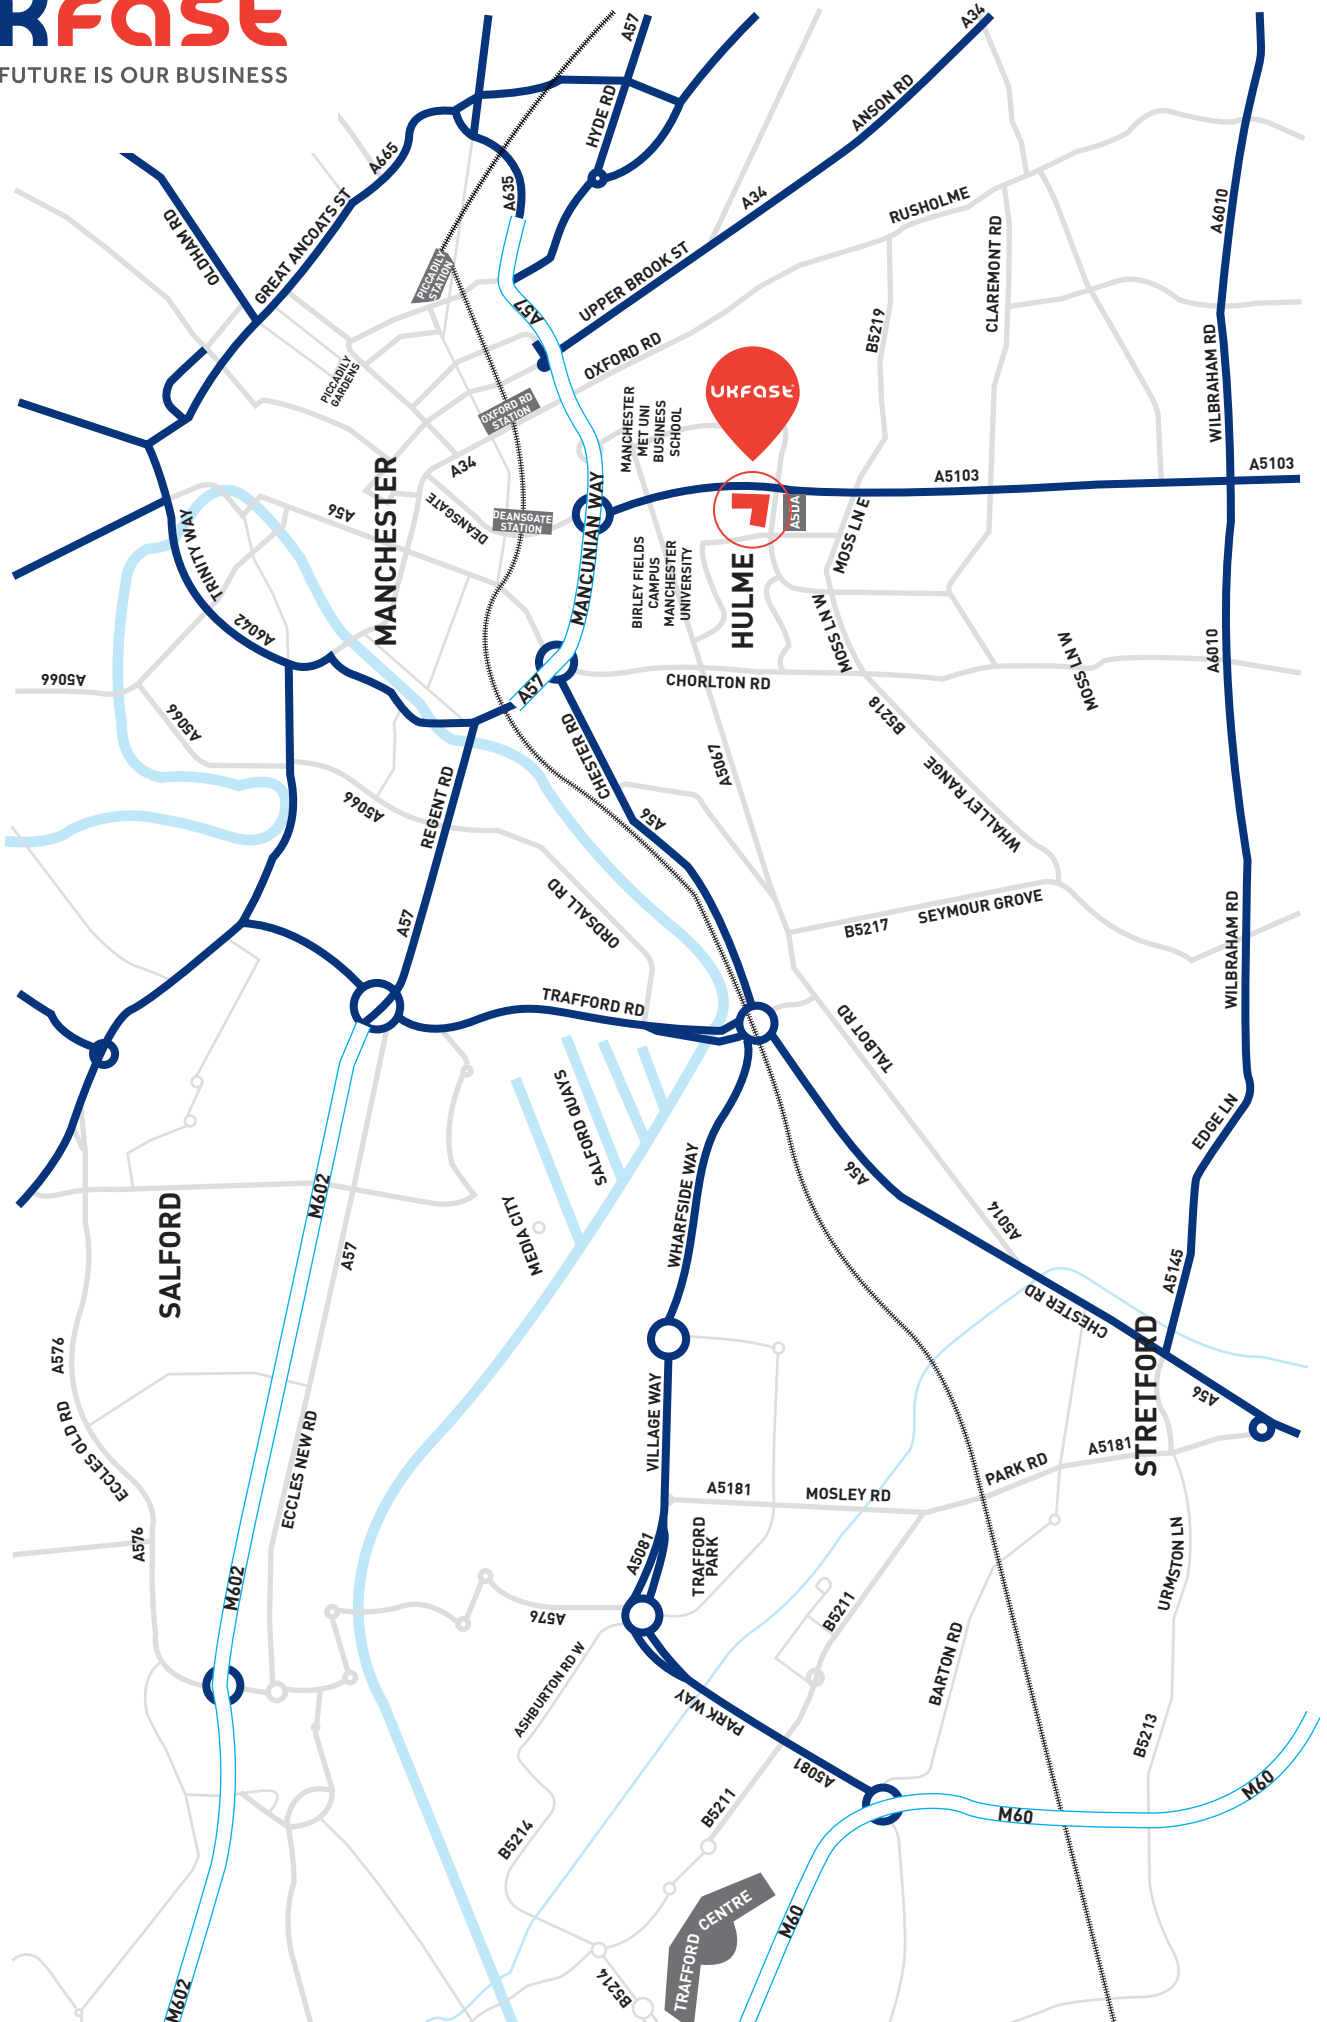

## DRIVING FROM THE NORTH

- Leave the M60 at junction 12 – signposted M602 (Salford).
- Continue onto Regent Rd/A57
- Continue onto A57M (Mancunian Way) signposted – Ring Road/M'cr Airport/A5103/Birmingham/M6/Stockport/A6/Sheffield/A57
- At roundabout, take third exit onto A5103.
- Ensure that you are in the right-hand lane and at the traffic lights turn right onto Greenheys Lane West.
- Take the first right onto Archway Rd
- Take your next immediate right into UKFast car park.
- Please inform reception of your arrival.

## DRIVING FROM THE SOUTH

- Leave the M6 at junction 20 and exit onto M56 – signposted North Wales/ Chester/ Runcorn/M'cr (S&Airport)
- Follow signs for M56/Manchester Airport/Manchester S and merge onto M56.
- Exit right onto A5103 (Princess Parkway) towards City Centre/ M60/N&W/M62/WM61
- Continue along Princess Parkway
- Exit left at the traffic lights – signposted Hulme – onto Greenheys Lane West. (There will be a large ASDA on your left and the Fosters Brewery on your right)
- Take the first right onto Archway Rd
- Take your next immediate right into UKFast car park.
- Please inform reception of your arrival.

## CLOSE UP MAP OF SURROUNDING STREETS